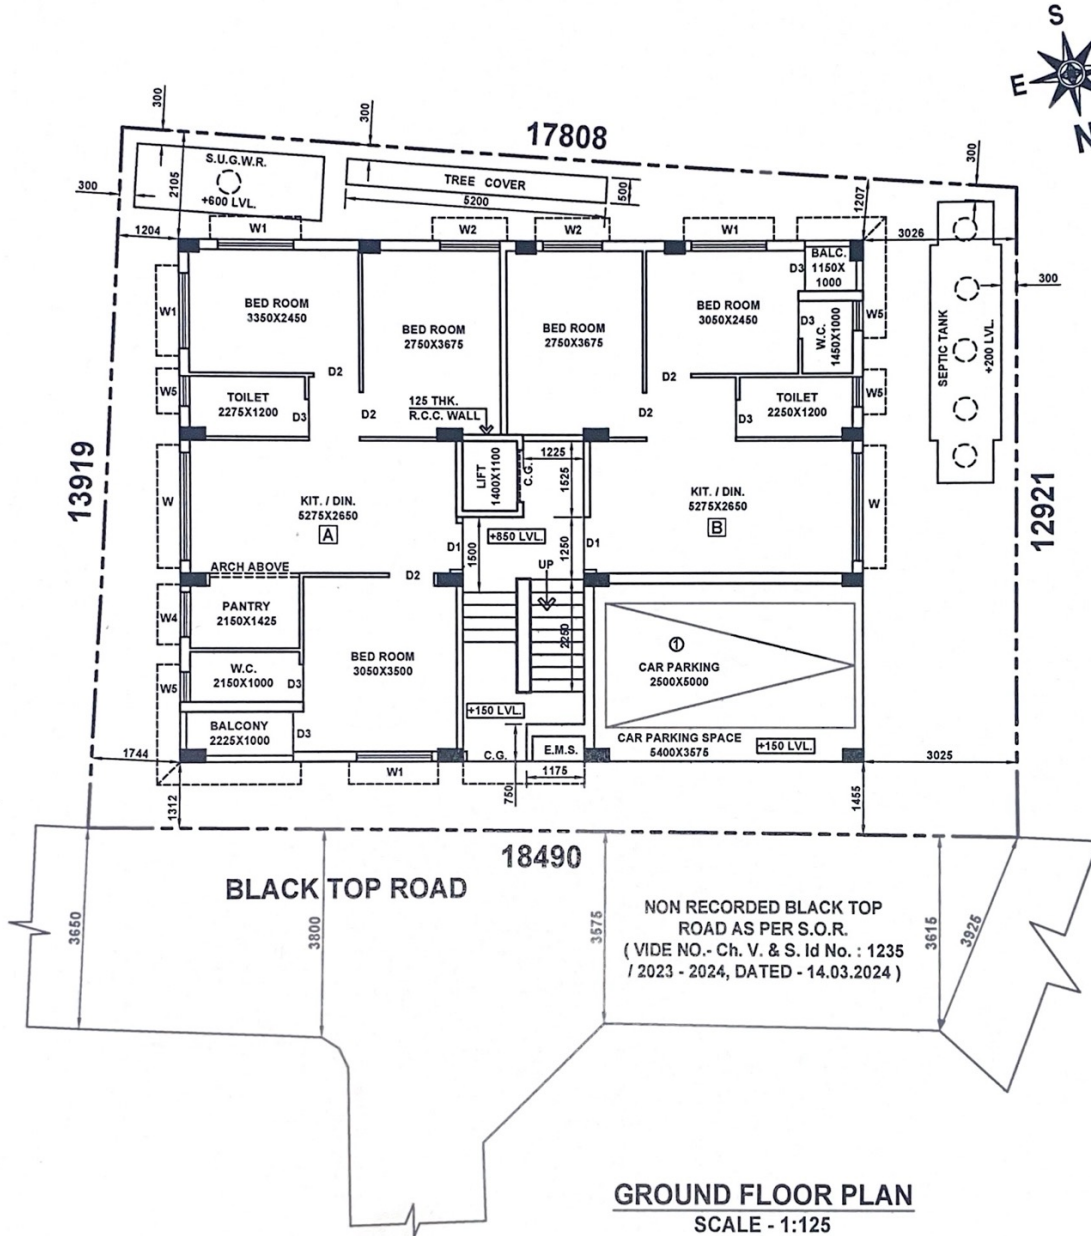

M/S. TRINAYAN ENTERPRISE

Registered office: 206/1, Raipur Road, P.O: Naktala, P.S: Netaji Nagar, Kolkata: 700047
Mobile No: 9804847504

LOCATION MAP

LATITUDE: 22°28'54" N
LONGITUDE: 88°22'12" E

Trinayan Enterprise
Aditya Samanta,
Partner